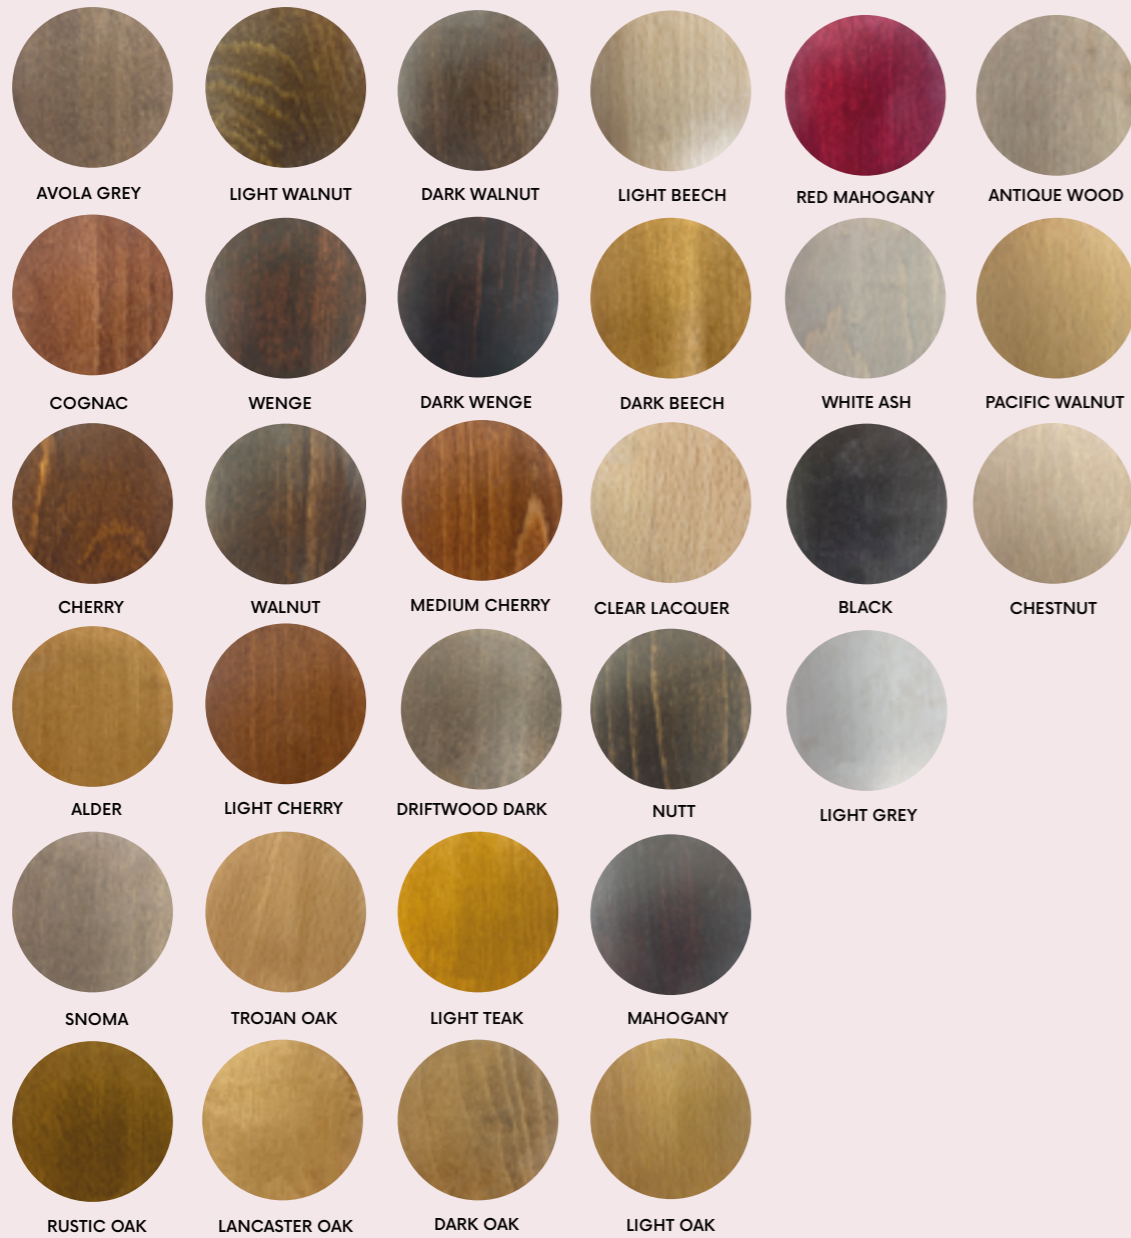

CLASSIC

WOOD

stains

Choose from one of our new extended range of wood stains. With over 30 wood stains available to help match any décor.

Real wood swatches available.

CLASSIC

FAUX

leathers

Choose from one of our new extended range of faux leathers. With over 15 colour options available to help match any décor.

Real swatches available.