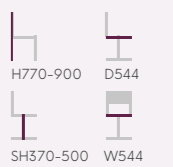

PRODUCT CODE
62711 (Grey)
60554 (Black)
60854 (White)
62630 (Lime)
62625 (Mustard)
61914 (Navy Blue)
62880 (Red)
61889 (Turquoise)
62008 (Plum)
60241 (Uph Grey)
SEAT / BACK
Polypropylene
FRAME
Black Nylon

SHOREDITCH OFFICE CHAIR BLACK BASE