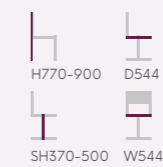

- Black
- Grey
- White
- Lime
- Mustard
- Navy
- Red
- Turquoise
- Plum
- White

PRODUCT CODE
 61826 (Grey)
 62132 (Black)
 60250 (White)
 60816 (Lime)
 61531 (Mustard)
 61354 (Navy Blue)
 61251 (Red)
 60064 (Turquoise)
 61723 (Plum)
 61242 (Uph Grey)
SEAT / BACK
 Polypropylene
FRAME
 Aluminium