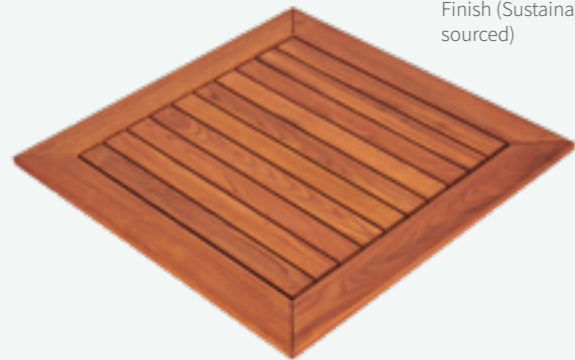

700x700

ROBINIA SQ70 TABLE TOP

PRODUCT CODE
61383

MATERIAL
Robinia Wood Oiled Finish (Sustainably sourced)