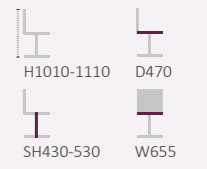

PRODUCT CODE
61324
(UPH: AD12 Arms
+ T727N Mech)

61434
(UPH: AD12 Arms
+ T727NS Mech)

62078
Optional Headrest

FRAME
Black Pyramid Style
5 Star Nylon base
with 60mm castors

MECHANISM
Tilt mechanism
adjustable to body
weight

AVAILABLE FINISHES
Seat supplied
upholstered in
Black Fabric