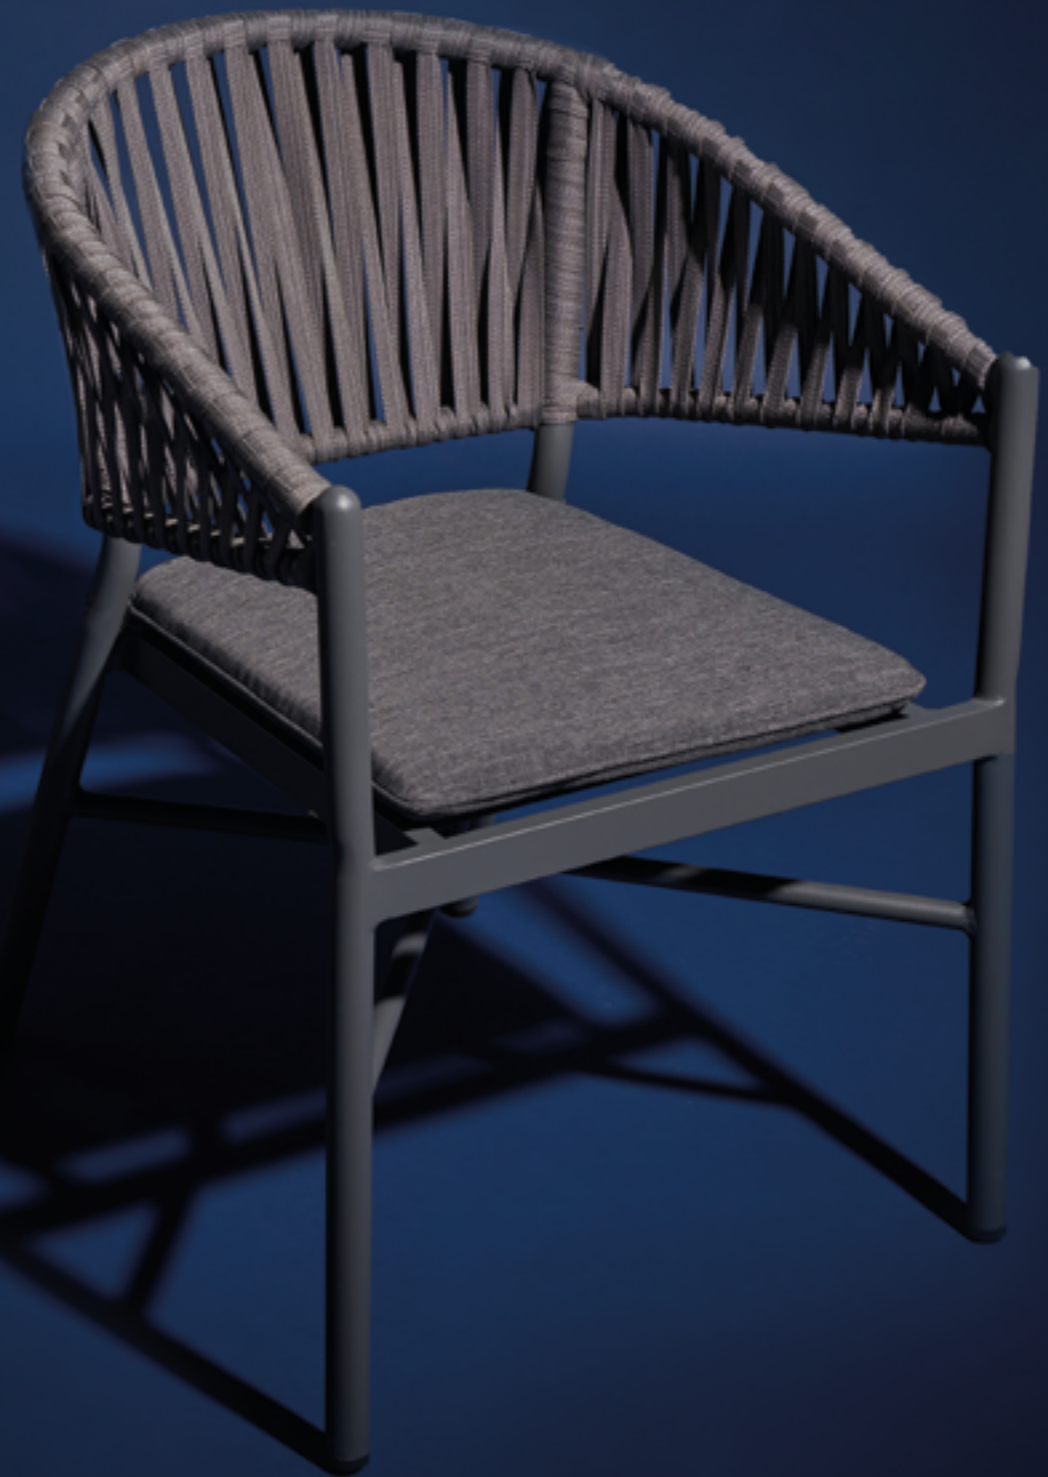

OUTDOOR

collection

Our outdoor range features a choice of designs including solid wood, polypropylene, resin weave and aluminium offering stylish low maintenance solutions for outdoor areas.

BE SURE TO BROWSE THE LATEST ADDITIONS TO OUR COLLECTION IN 2022: