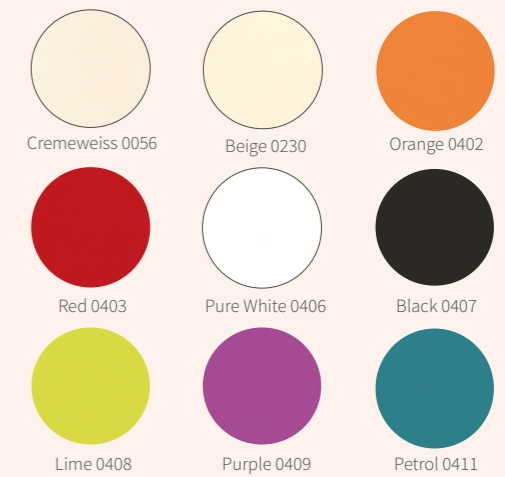

MONO CHROME

finishes

CUSTOM OPTION

THREADED SLEEVE
Pre-drilled with threaded sleeves
Suitable for attachments

CUSTOM OPTION

METAL RING
Depth: 60cm
Modern Chrome / Classic Brass

CUSTOM OPTION

METAL RING
Depth: 70cm
Modern Chrome / Classic Brass

CUSTOM OPTION

PARASOL HOLE
Pre-drilled with hole
Suitable for parasols