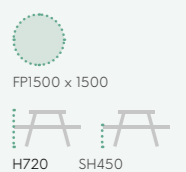

ROUND 8 SEATER BENCH