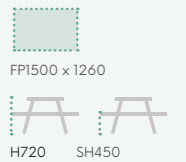

OUTDOOR

NO WOOD

families

x6

PRODUCT CODE
60675

SEAT / BACK
Slatted Plastic

FRAME
Aluminium
28mm Dia x 1.8mm
Welded

FINISH
Maintenance Free
Wood Effect,
Polished

PRODUCT CODE
62111

FRAME
Pressure
treated timber,
colour impregnant

x3

PRODUCT CODE
61792

SEAT / BACK
No Wood

FRAME
EPC Aluminium

AVAILABLE FINISHES
Anthracite Frame,
Brown No Wood
Seat / Back

x6

PRODUCT CODE
60676

SEAT / BACK
Slatted Plastic

FRAME
Aluminium
28mm Dia x 1.8mm
Welded

FINISH
Maintenance Free
Wood Effect,
Polished

OUTDOOR

BENCH

selection

PRODUCT CODE
62974

FRAME
Pressure
treated timber,
colour impregnant

ROUND 8 SEATER BENCH

PRODUCT CODE
61293

TOP
No Wood

FRAME
EPC Aluminium

AVAILABLE FINISHES
Anthracite Frame,
Brown No Wood Top

PRODUCT CODE
61770

MATERIAL
Aluminium Base /
Slatted Plastic Top

FINISH
Maintenance Free
Wood Effect,
Polished