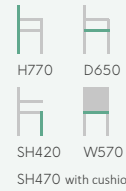

SEAT / BACK
Polyester
Woven Rope

FRAME
Aluminium

AVAILABLE FINISHES
Brown

PRODUCT CODE
62635

SEAT / BACK
Resin Weave
Polyester Cushion

FRAME
EPC Aluminium

FINISH
Grey

HANOVER TUB CHAIR (INCLUDES CUSHION)