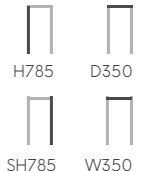

FAUX/COM 60562 / 62935

Available Stained

Upholstered Seat Only

Fully Upholstered