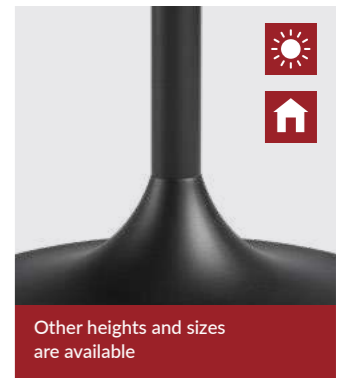

ZARO TABLE BASES ■