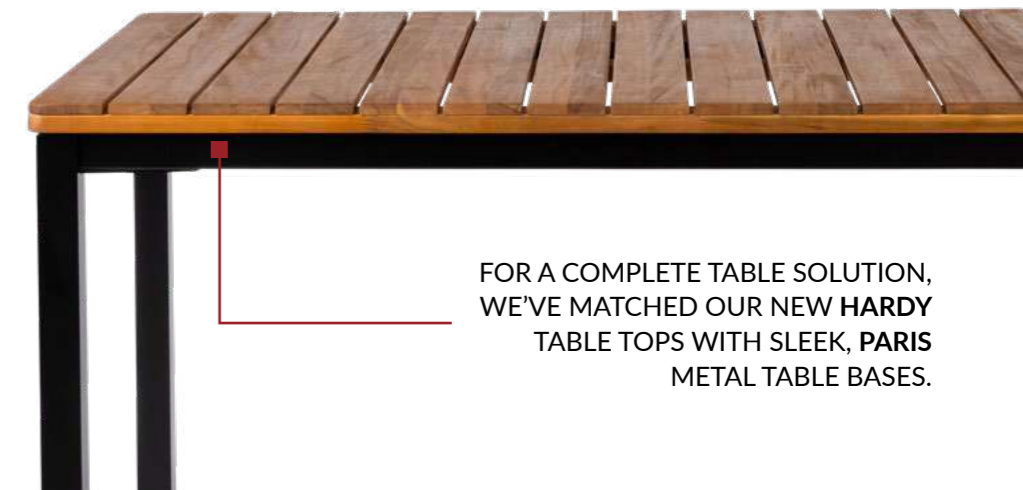

### FEATURES AND BENEFITS

- Crafted from beautiful Acacia wood
- Classic slatted design
- Attractive oiled finish
- Strong and durable
- Easy to fit to a table base
- Available in a variety of shapes and sizes
- Regular maintenance required to prevent discolouration
- For outdoor and indoor use

Hardy Complete Table and Side Chair

NEW

Round Dining Height Table

NEW

Rectangular Dining Height Table

Square Dining Height Table

Crafted from beautiful Acacia wood with classic slatted design

FOR A COMPLETE TABLE SOLUTION, WE'VE MATCHED OUR NEW **HARDY** TABLE TOPS WITH SLEEK, **PARIS** METAL TABLE BASES.