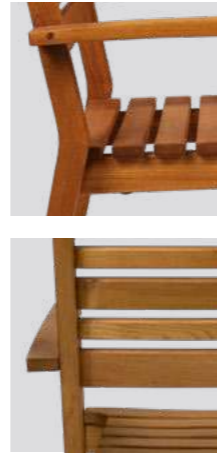

OUTDOOR WOODEN FURNITURE

Our wooden ranges are crafted to withstand the high turnover of busy commercial spaces while maintaining their structural integrity. Whether it's heavy-duty dining tables or contemporary poseur-height furniture, these pieces are designed to add natural, organic warmth.

MORE COLLECTION

BAR STOOL

MORE COLLECTION

Other heights and sizes are available.

ICE COLLECTION

Other heights and sizes are available.