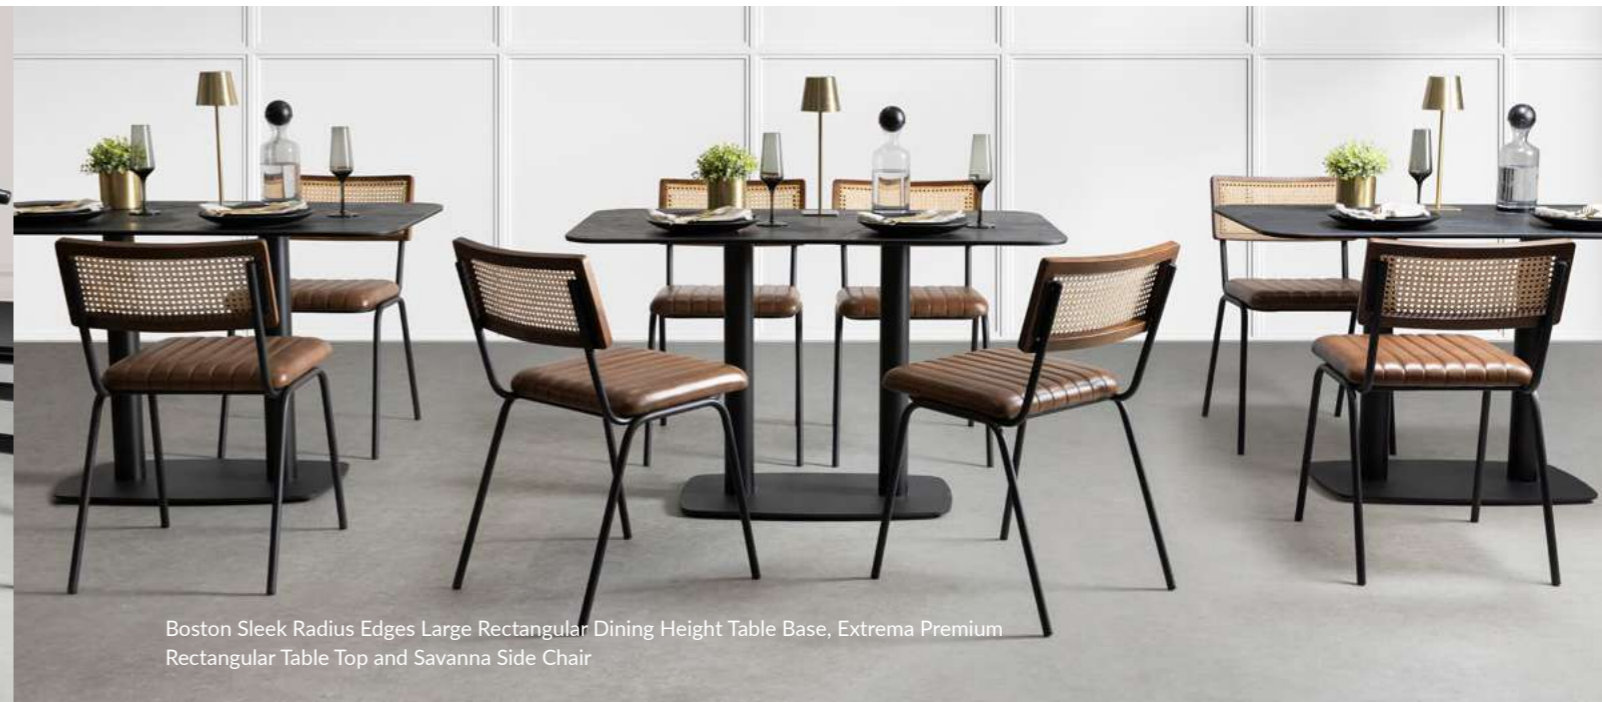

**NEW** BOSTON SLEEK RADIUS  
EDGES TABLE BASES

FEATURES AND BENEFITS

- Modern high-end design
- Radius corners and curved edges
- Crafted from black powder-coated steel
- Available as square or rectangle base

COLOURS

RADIUS CORNERS  
AND CURVED EDGES

Boston Sleek Fluted Large Square Dining Height Table Base, Genuine Carrara Marble Square Table Top and Wishbone Style Armchair

Boston Sleek Radius Edges Large Rectangular Dining Height Table Base, Extrema Premium Rectangular Table Top and Savanna Side Chair