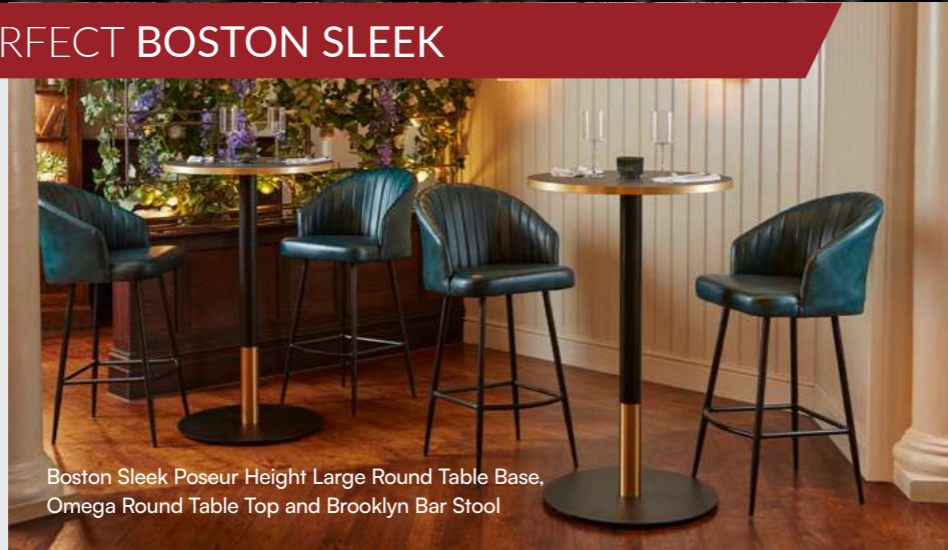

CREATE YOUR PERFECT BOSTON SLEEK

The Boston Sleek Table Bases are so versatile, they will look great with any choice of commercial table top.

But with so many options to choose from, where do you start. Just follow our easy step-by-step guide.

Boston Sleek Poseur Height Large Round Table Base, Omega Round Table Top and Brooklyn Bar Stool