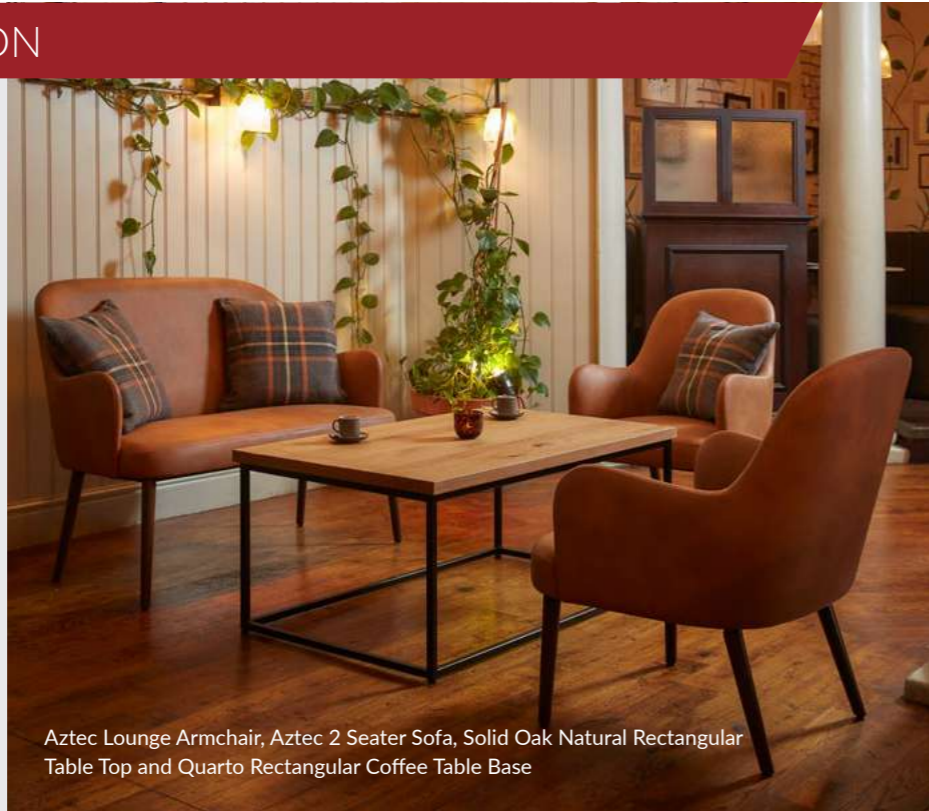

AZTEC COLLECTION

FEATURES AND BENEFITS

- Sturdy beech frame
- Elegant, modern design
- High quality faux leather upholstery
- Deep, padded seat for optimum comfort
- Metal frame under seat for additional strength
- Strong and durable
- For indoor use

COLOURS

Aztec Lounge Armchair, Aztec 2 Seater Sofa, Solid Oak Natural Rectangular Table Top and Quarto Rectangular Coffee Table Base