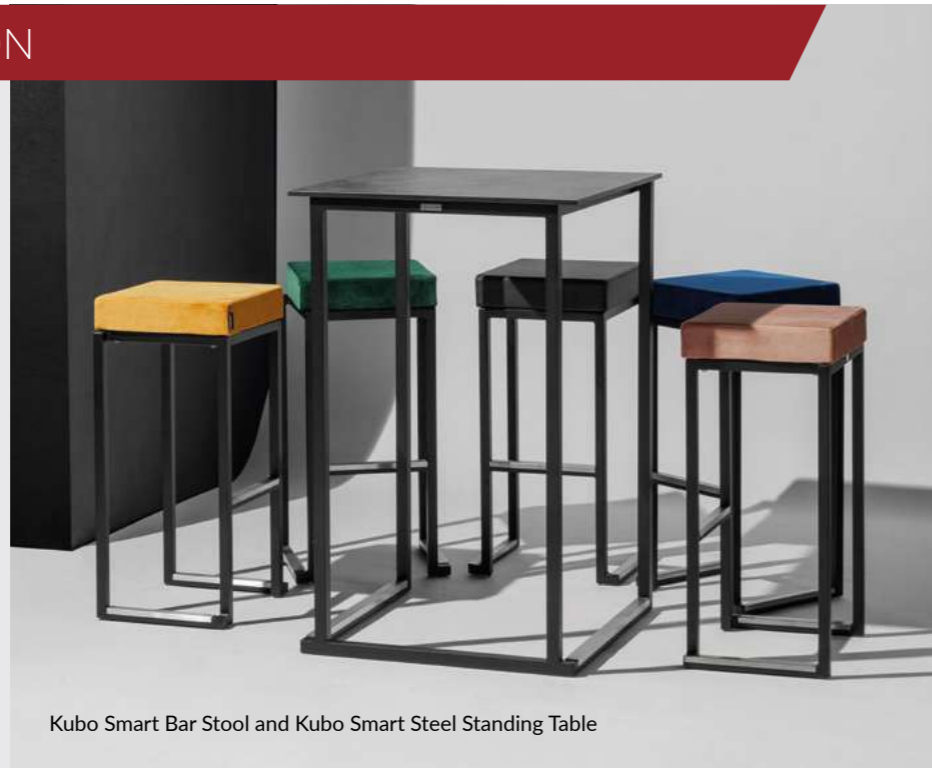

KUBO COLLECTION

FEATURES AND BENEFITS

- Frames constructed from black or white powder-coated steel
- Stackable up to 10 stools or tables
- Transport and storage trolley available
- Tables feature 18mm interchangeable tops
- Stools feature 80mm thick interchangeable seat cushions
- Faux leather or velvet fire-retardant cushions
- For Indoor use

Kubo Smart Bar Stool and Kubo Smart Steel Standing Table