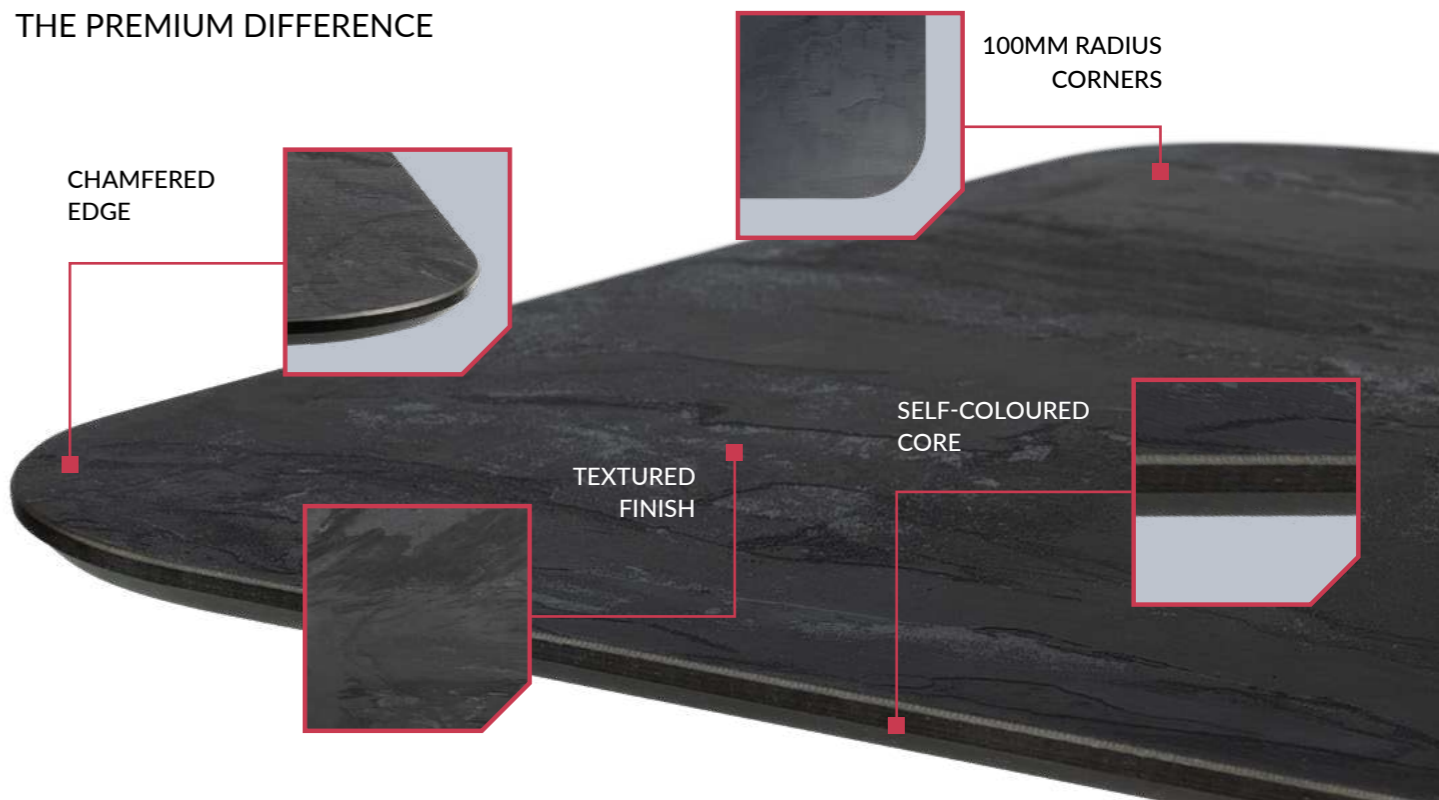

### THE PREMIUM DIFFERENCE

CHAMFERED EDGE

100MM RADIUS CORNERS

TEXTURED FINISH

SELF-COLOURED CORE