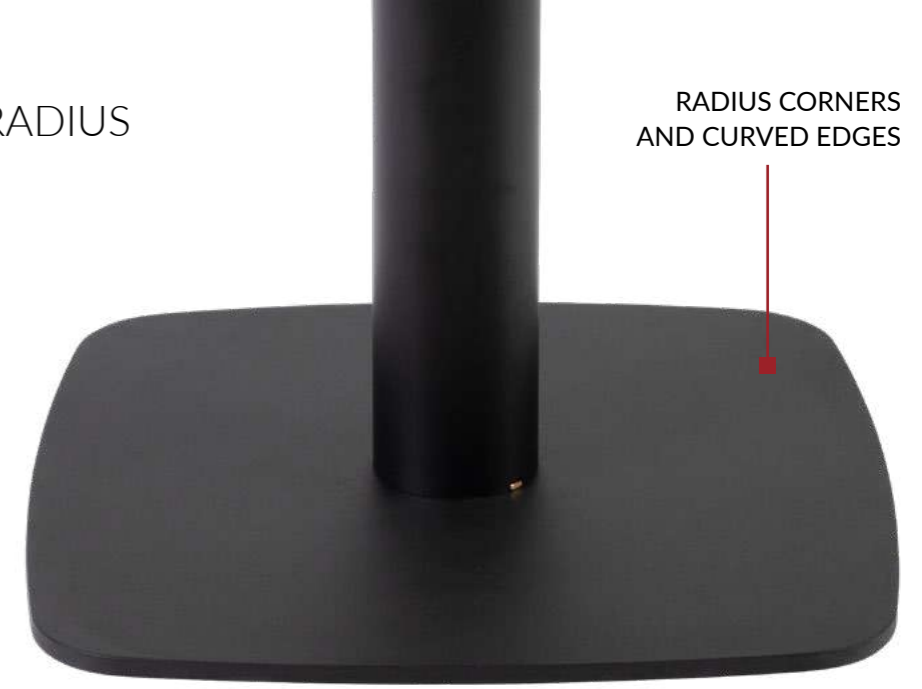

FEATURES AND BENEFITS

- Sleek contemporary design
- Stylish fluted aluminium column
- Black powder-coated steel base
- Sleek, modern design in round, square, radius and rectangular formats

COLOURS

STYLISH FLUTED  
ALUMINIUM COLUMN

**NEW** BOSTON SLEEK RADIUS  
EDGES TABLE BASES

FEATURES AND BENEFITS

- Modern high-end design
- Radius corners and curved edges
- Crafted from black powder-coated steel
- Available as square or rectangle base

COLOURS

RADIUS CORNERS  
AND CURVED EDGES

Boston Sleek Fluted Large Square Dining Height Table Base, Genuine Carrara Marble Square Table Top and Wishbone Style Armchair

Boston Sleek Radius Edges Large Rectangular Dining Height Table Base, Extrema Premium Rectangular Table Top and Savanna Side Chair